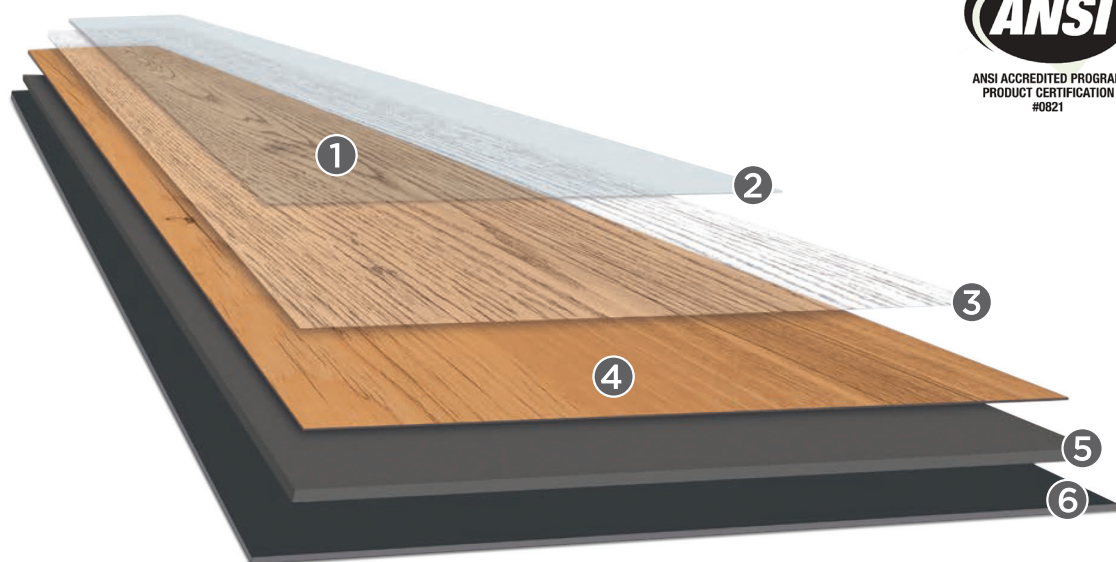

## LENO LIFESTYLE

<b>TYPE OF INSTALLATION</b>	Dry Back ( Glue Down )
<b>APPLICATION</b>	Heavy Residential / Light Commercial
<b>WEAR LAYER THICKNESS</b>	0.3mm
<b>OVERALL THICKNESS</b>	2mm
<b>PLANK SIZE</b>	1227mm x 187mm
<b>QUANTITY PER BOX</b>	4.589m <sup>2</sup>
<b>NUMBER OF PLANKS</b>	20 planks per box
<b>FIRE RESISTANCE</b>	B(f1) s1 (EN 13501-1)
<b>STAIN AND CHEMICAL RESISTANCE</b>	Pass (EN 423)
<b>ABRASION RESISTANCE</b>	Wear group T (EN 660-2)
<b>SLIP RESISTANCE</b>	Class DS (EN13893)
<b>VOC TESTED</b>	Floor Score Certified
<b>CASTOR CHAIR</b>	USE non-staining wheels (EN425)
<b>COLOUR FASTNESS</b>	ISO 10581: 6 or above
<b>SURFACE TEXTURE</b>	BP - R ribbed

## VINYL FLOORING FOR GLUING

- very elastic
- minimal thickness of 2 mm
- particularly durable and long-lasting

- 1 Surface seal**  
Protects the product and enables easy cleaning and maintenance.
- 2 Surface texture**  
A ribbed surface texture ensures an authentic feel and appearance.
- 3 Wear layer**  
Guarantees a high level of durability and is the basis for categorising flooring into the respective application areas.
- 4 Design**  
The decor film offers a host of design options.
- 5 Base layer**  
Lends the product a high level of dimensional stability and optimum point-load resistance.
- 6 Backing**  
With its waffle back texture, it is used to help ensure balance and optimal installation