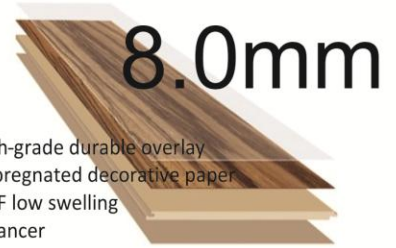

3IN1

Each box of **KAINDL 3IN1** contains, standard planks and 3 strip planks. See method of laying.

Distributed by

CARPET BROKERS (PTY) LTD.

www.carpetbrokers.co.za

This is a representation only. The printed samples may differ from the actual product. Please view actual product before choosing a final product.