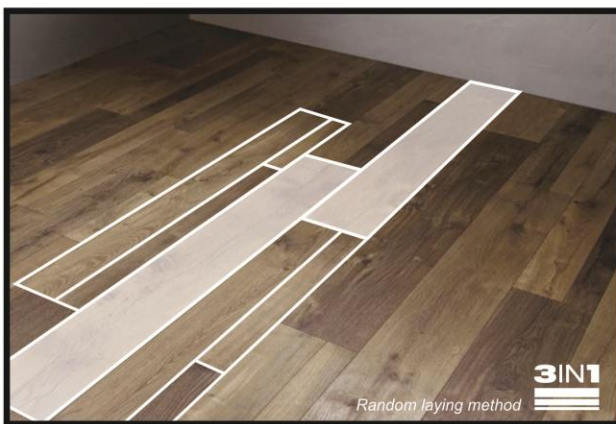

Distributed by

CARPET BROKERS (PTY) LTD.

www.carpetbrokers.co.za

This is a representation only. The printed samples may differ from the actual product. Please view actual product before choosing a final product.